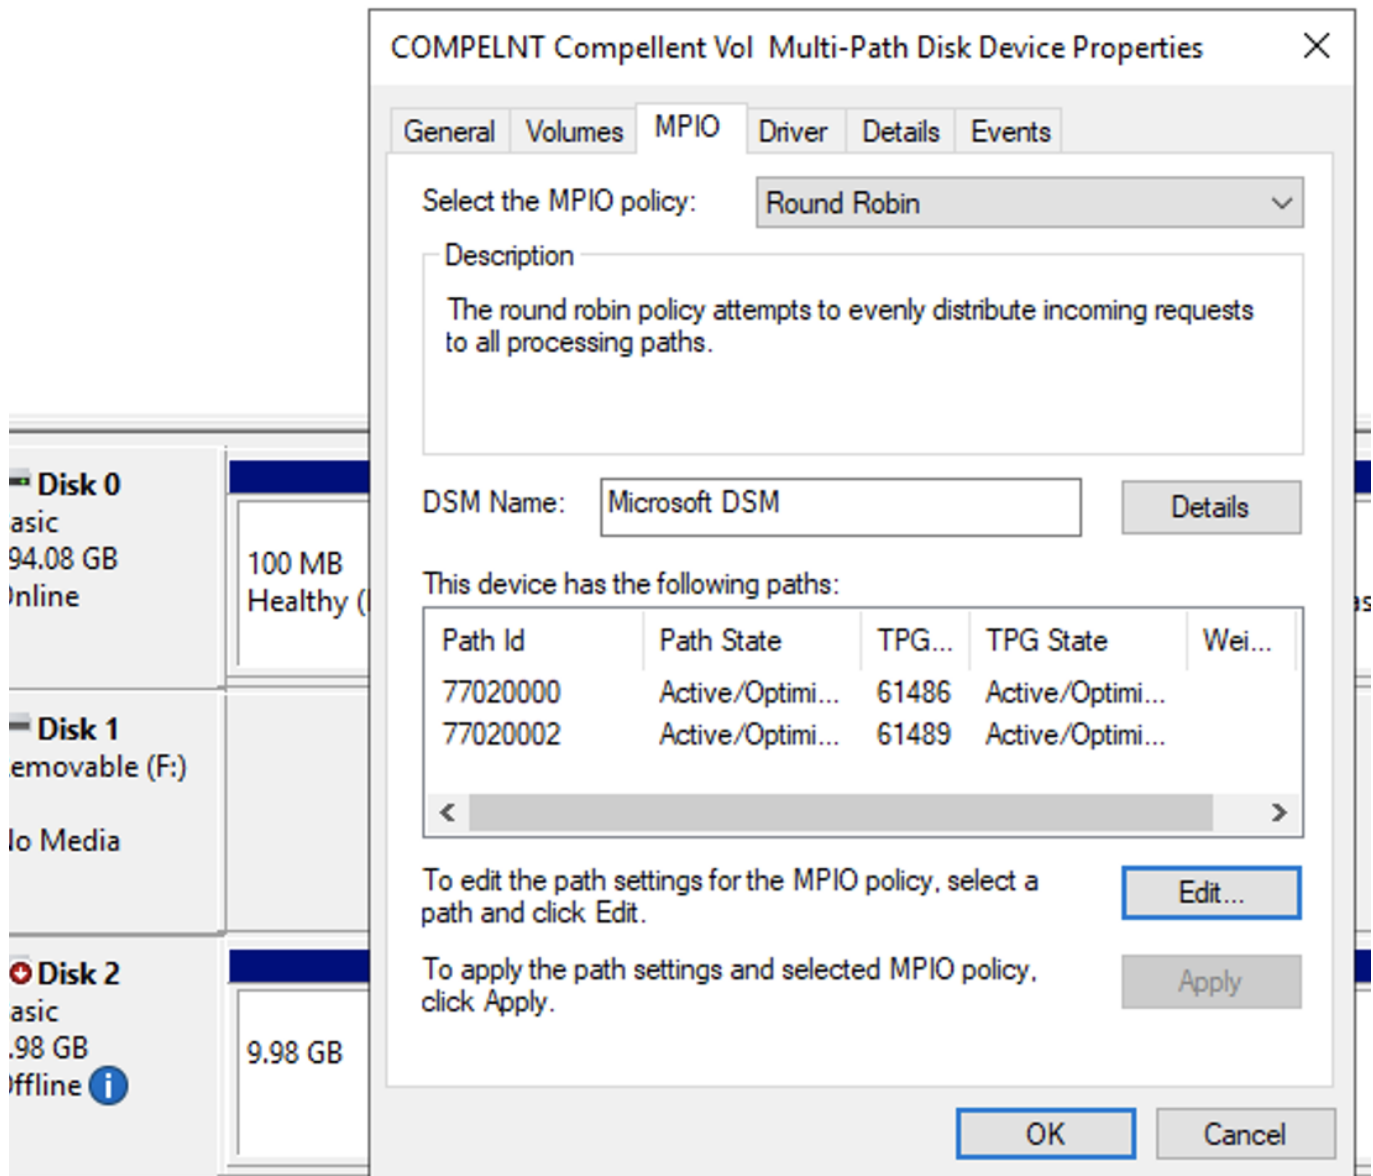

[Compellent Mpio Driver Download](#)