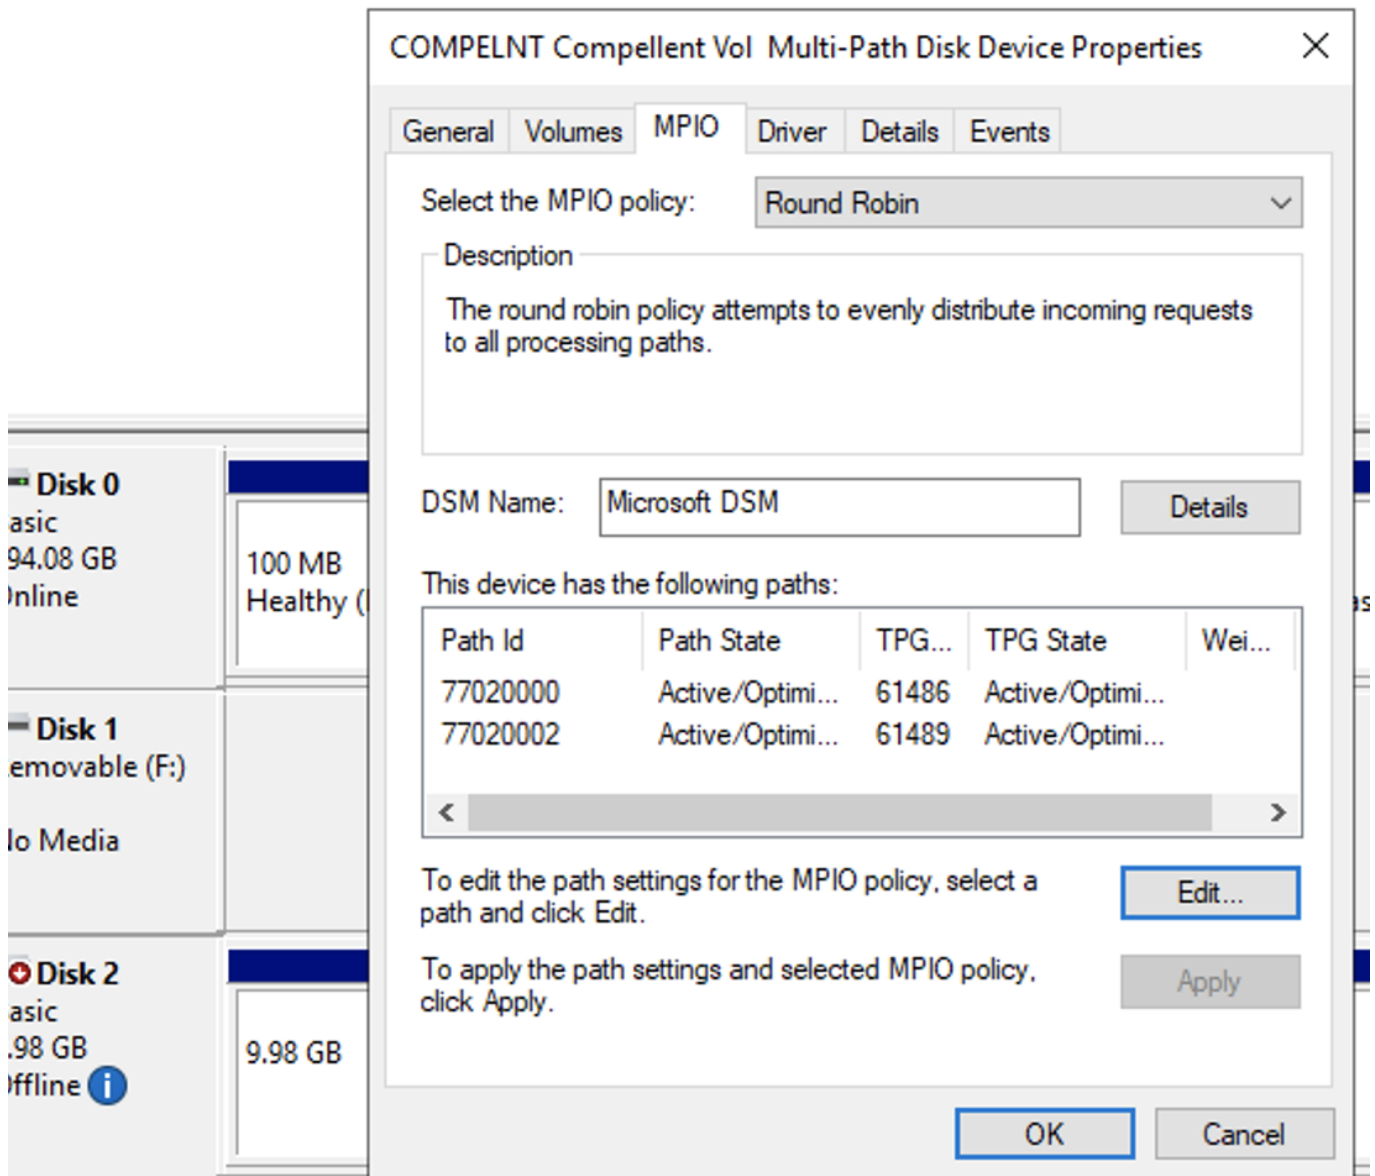

[Best Mac Apps 2017](#)

[Doubler 2 Vst Download](#)

070 Hardware Enablement Patches for HP-UX 11i v2, OnlineDiag B 11 23 10 05 HP-UX 11. [Cisco Vpn Client 64 Bit Mac Download](#)

[Gta 4 Rgsc.exe Cannot Start](#)

HP 9000 Series Servers (PA-RISC 64bit) & HP Itanium Servers The following patches should be applied to the base OS: BUNDLE11i(B.. There may be known operational issues with older firmware and BIOS levels and, in these cases, a customer working with the IBM Support center may be directed to upgrade a component to a recommended level.. 23 Support Tools Bundle, QPKAPPS B 072 Applications Patches for HP-UX 11i v2, QPKBASE B.. This page combines the previously separate Software and Hardware support matrices.. Abstract The documents titled Supported Hardware List and Recommended Software